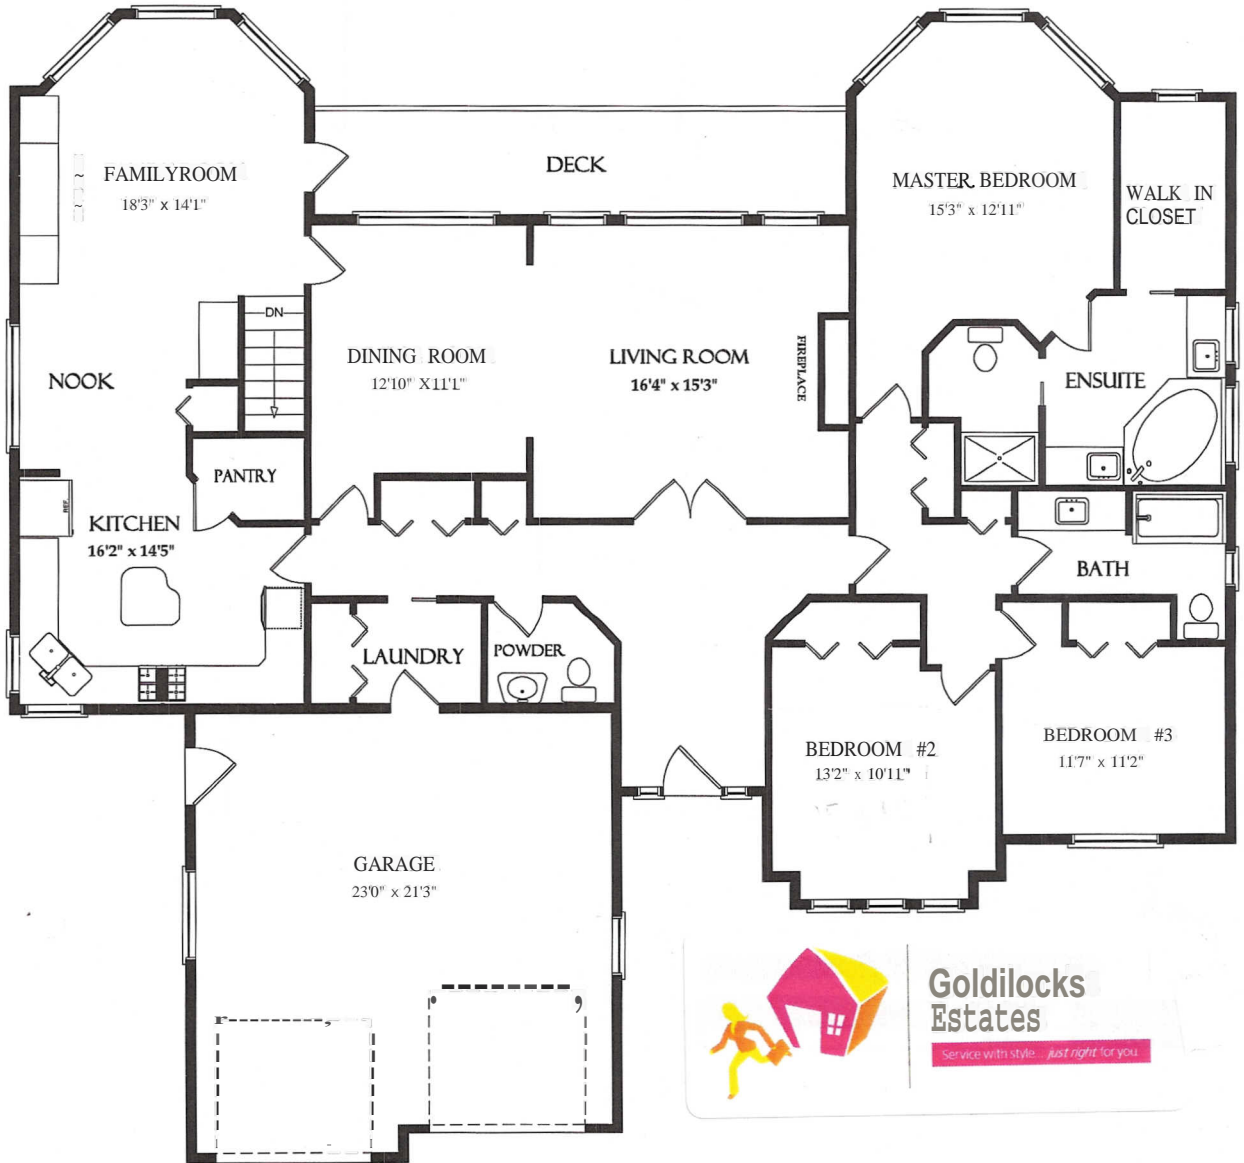

4498 NOTTINGHAM ROAD
MAIN FLOOR - 2133 SQ.FT.
TOTAL - 4057 SQ.FT.

VISUALMEASURE.COM

**Goldilocks
Estates**

Service with style. Just right for you.

4498 NOTTINGHAM ROAD

LOWER. - 1944 SQ.FT.

TOTAL - 4057SQ.FT.

**Goldilocks
Estates**

Service with style. just right for you.