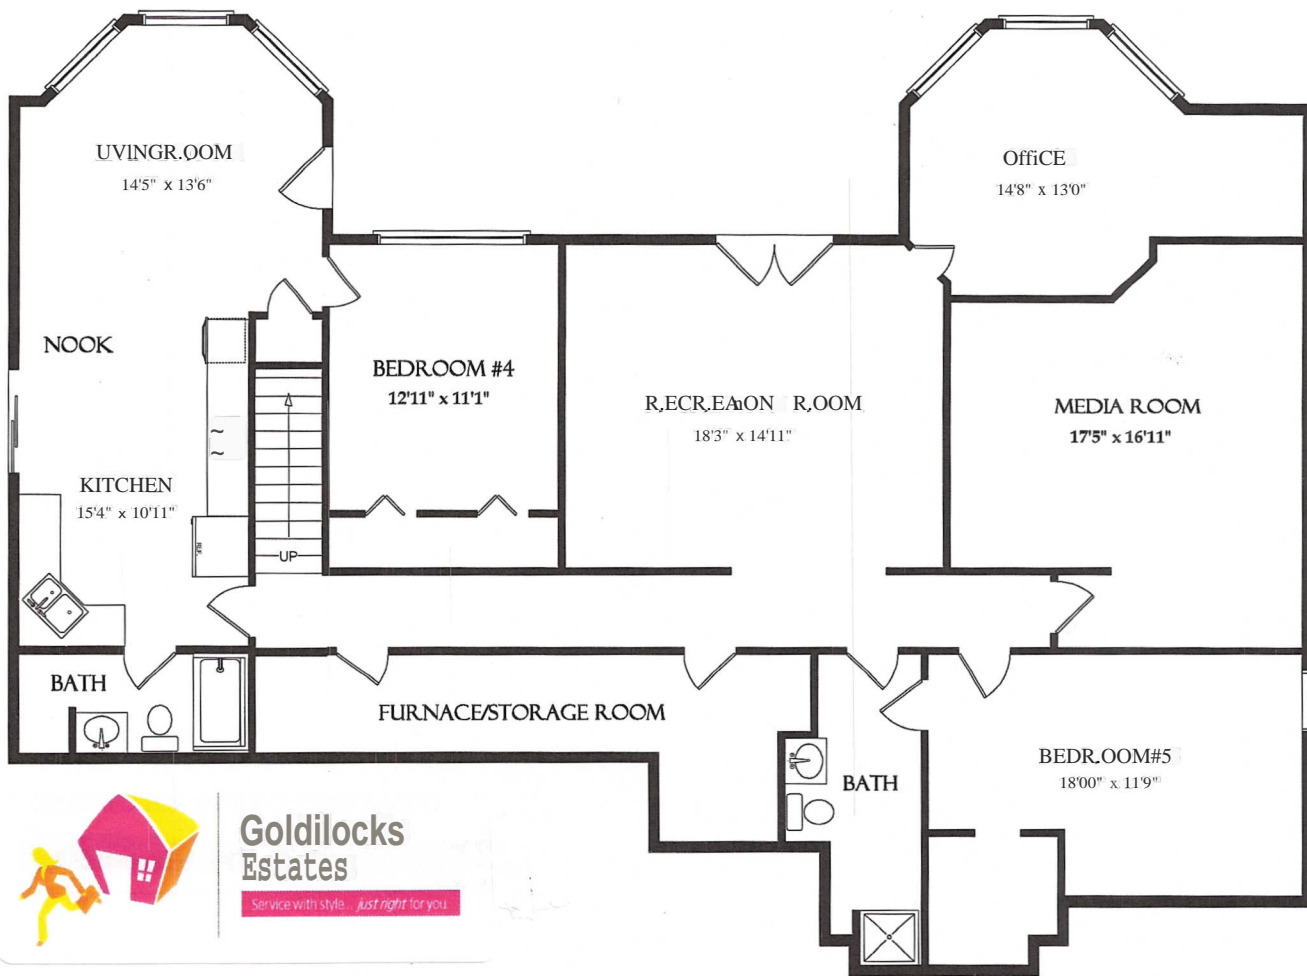

4498 NOTTINGHAM ROAD
MAIN FLOOR - 2133 SQ.FT.
TOTAL - 4057 SQ.FT.

VISUALMEASURE.COM

**Goldilocks
Estates**

Service with style. Just right for you.

4498 NOTTINGHAM ROAD

LOWER. - 1944 SQ.FT.

TOTAL - 4057SQ.FT.